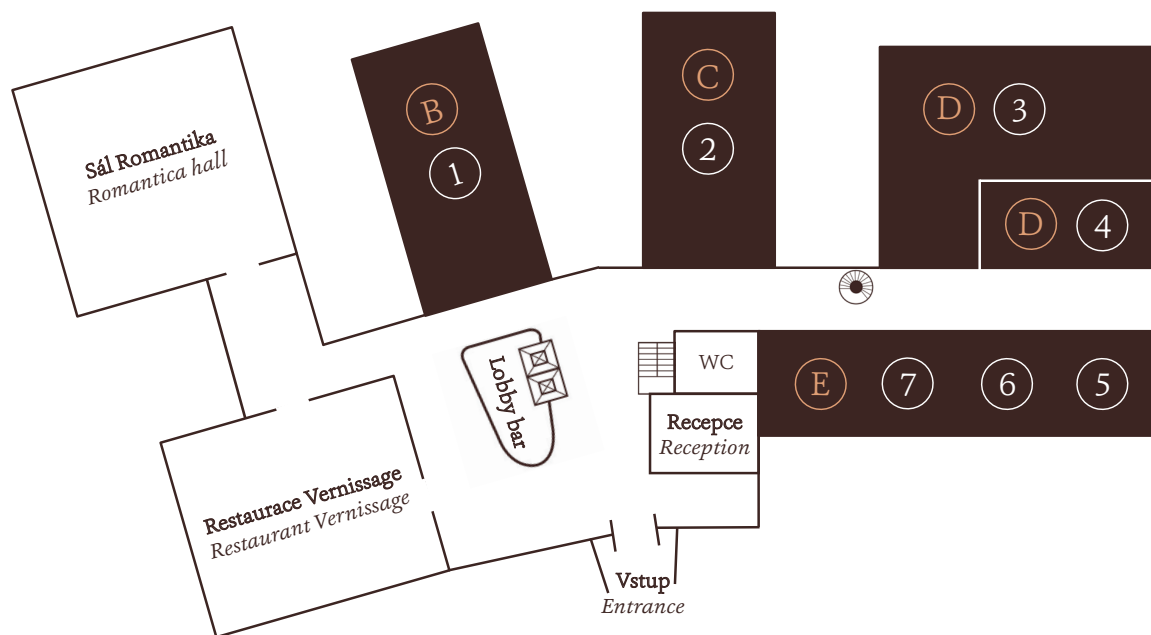

SPA RESORT TREE OF LIFE

ORIENTAČNÍ PLÁN RESORTU | LAYOUT PLAN OF THE RESORT

1. PODLAŽÍ | 1ST FLOOR

- B 1** WELLNESS & BEAUTY, SPA RECEPCE, FITNESS LAB, RASSUL, DIAGNOSTIKA PLETI
Wellness & Beauty, Spa reception, Fitness Lab, Rassul, Skin diagnostics
- C 2** BAZÉN
Swimming pool
- D 3** ORGANIC & GARDEN SPA
- D 4** SLATINNÉ OBKLADY A ZÁBALY
Peat treatments
- E 5** PEELING
- E 6** KOUPELE, HYDRO-JET, PARAFÍN, SOFT PACK
Baths, Hydro-Jet, Paraffin, Soft Pack
- E 7** KLASICKÉ MASÁŽE, PODVODNÍ MASÁŽE
Classic massages, Underwater massages

2. PODLAŽÍ | 2ND FLOOR

- C 8** KONZULTACE, OXYGENTOREPIE
Consultancy, Oxygenotherapy
- D 9** FYZIOTERAPIE, ELEKTROTHERAPIE
Physiotherapy, Electrotherapy
- E 10** SLIM LAB (ICOONE, VANQUISH ME, LYMPHAPRESS, INBODY)
- F 11** SPIRIT CLUB
- F 12** MOTION LAB (HUBER MOTION LAB, SHAPE MASTER)