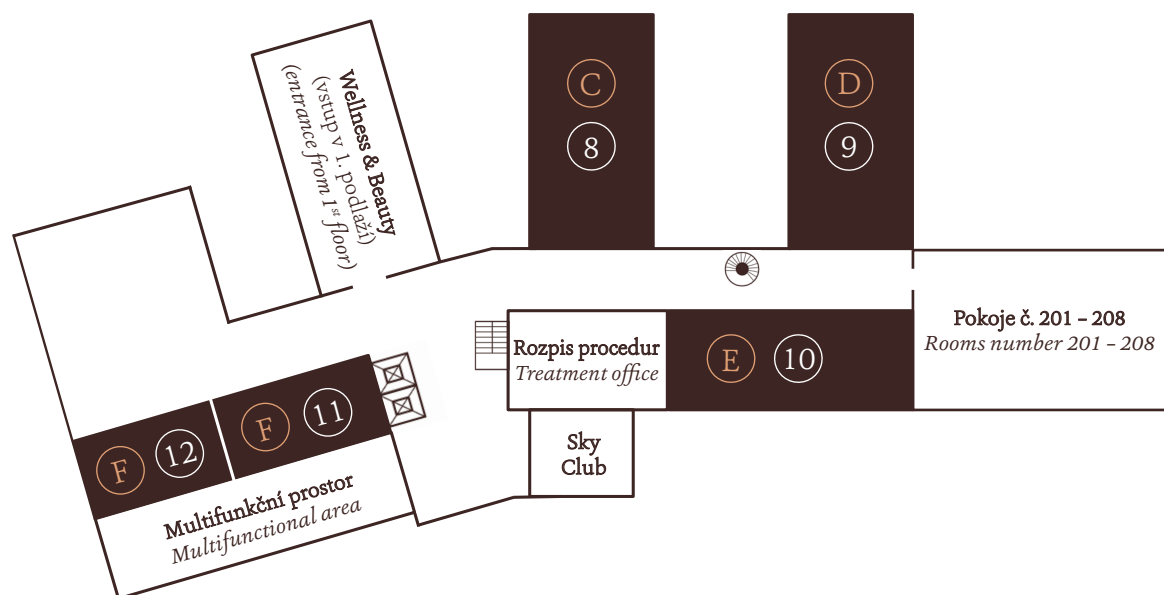

SPA RESORT TREE OF LIFE

ORIENTAČNÍ PLÁN RESORTU | LAYOUT PLAN OF THE RESORT

1. PODLAŽÍ | 1ST FLOOR

- B 1** WELLNESS & BEAUTY, SPA RECEPCE, FITNESS LAB, RASSUL, DIAGNOSTIKA PLETI
Wellness & Beauty, Spa reception, Fitness Lab, Rassul, Skin diagnostics
- C 2** BAZÉN
Swimming pool
- D 3** ORGANIC & GARDEN SPA
- D 4** SLATINNÉ OBKLADY A ZÁBALY
Peat treatments
- E 5** PEELING
- E 6** KOUPELE, HYDRO-JET, PARAFÍN, SOFT PACK
Baths, Hydro-Jet, Paraffin, Soft Pack
- E 7** KLASICKÉ MASÁŽE, PODVODNÍ MASÁŽE
Classic massages, Underwater massages

2. PODLAŽÍ | 2ND FLOOR

- C 8** KONZULTACE, OXYGENTOREPIE
Consultancy, Oxygenotherapy
- D 9** FYZIOTERAPIE, ELEKTROTHERAPIE
Physiotherapy, Electrotherapy
- E 10** SLIM LAB (ICOONE, VANQUISH ME, LYMPHAPRESS, INBODY)
- F 11** SPIRIT CLUB
- F 12** MOTION LAB (HUBER MOTION LAB, SHAPE MASTER)